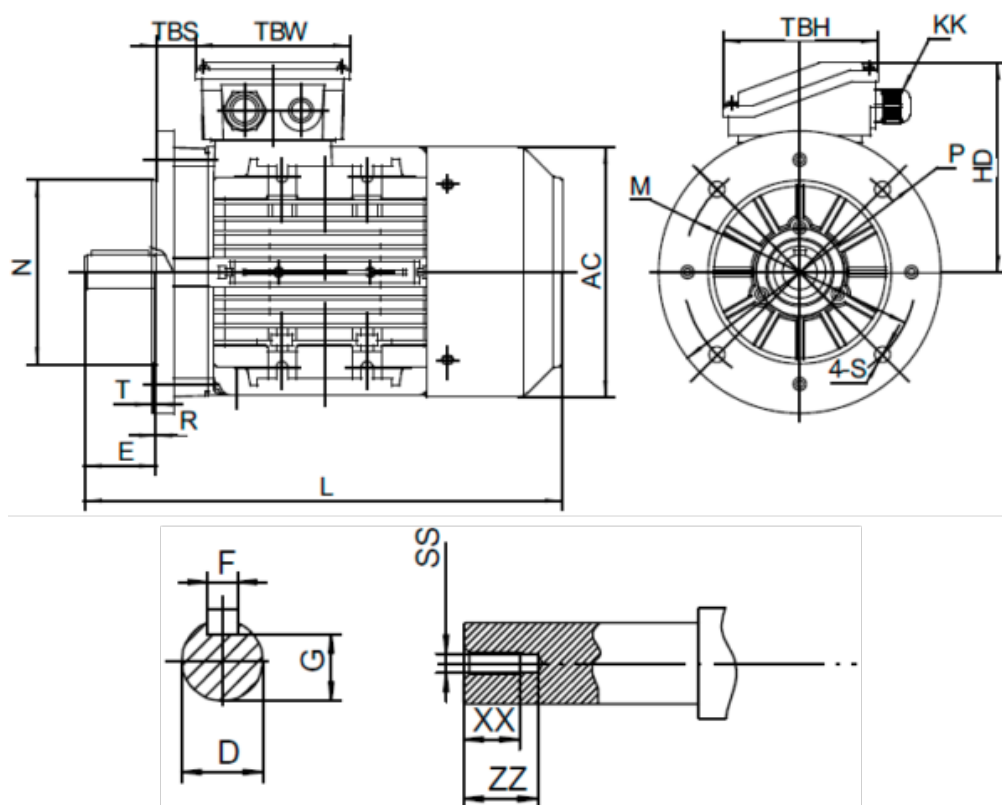

Data Sheet

Article number: 25180030061440

Description: Kleedrive T3A 132S-6 3.0kw 900 rpm UL/CSA
3x230/400V 50 HZ IP55 B5 Eff=85,6%

Measures

AA = 260	L = 460/498	TBH = 118
AC = Ø261	M = Ø265	TBS = 36.5
AD = 323	N = Ø230	TBW = 118
D = Ø38	P = Ø300	XX = 28
E = 80	R = 0	ZZ = 37
F = 10	S = Ø15	
G = 33	SS = M12	
HD = 191	T = 4	